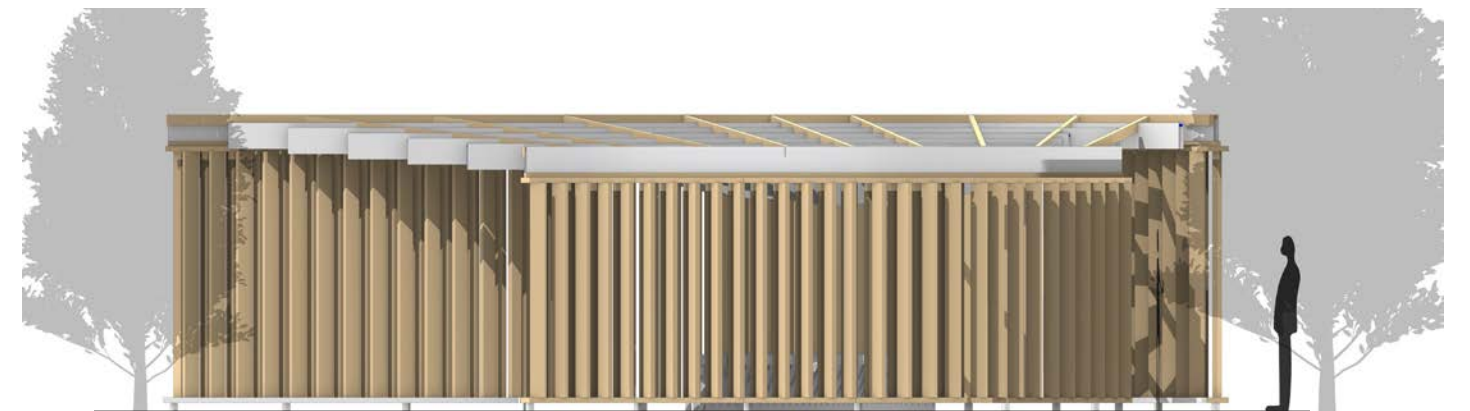

## LuminaPrairie

The LuminaPrairie creates the experiences of aurora borealis... dancing Northern Lights! This semi-transparent structure combines the freedom and width of the prairies with the fascinating Northern Lights, a cherished phenomenon in Manitoba.

Two curved walls, inspired by the undulating contours of the prairies and the rhythmic sway of its grasslands, elegantly form over the ice. Open entrances invite visitors into the dynamic space where walls of vertical wood framing create a semi-private retreat amidst the crowded, frozen river. Diverse viewpoints offer changing perspectives. The roof is the highlight featuring a light installation embodying the Northern Lights. LED lights in colours of the aurora borealis meander through the space as fabric beneath softly underlines the movement of the rays. Visitors can skate or walk through the installation and are kindly invited to sit or move whilst watching the lights dance!

A little outdoor magic on the frozen river trail!

Reg # WH-V2024-0003532

Plan 1:75

Section 1:75

Elevation A 1:75

Elevation B 1:75