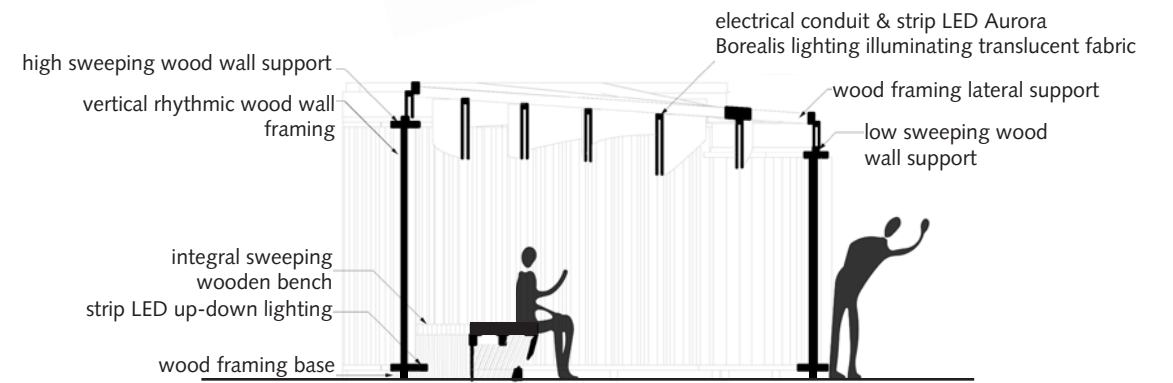

Two curved walls, inspired by the undulating contours of the prairies and the rhythmic sway of its grasslands, elegantly form over the ice. Open entrances invite visitors into the dynamic space where walls of vertical wood framing create a semi-private retreat amidst the crowded, frozen river. Diverse viewpoints offer changing perspectives. The roof is the highlight featuring a light installation embodying the Northern Lights. LED lights in colours of the aurora borealis meander through the space as fabric beneath softly underlines the movement of the rays. Visitors can skate or walk through the installation and are kindly invited to sit or move whilst watching the lights dance!

A little outdoor magic on the frozen river trail!

Reg # WH-V2024-0003532

Plan 1:75

Section 1:75

Elevation A 1:75

Elevation B 1:75