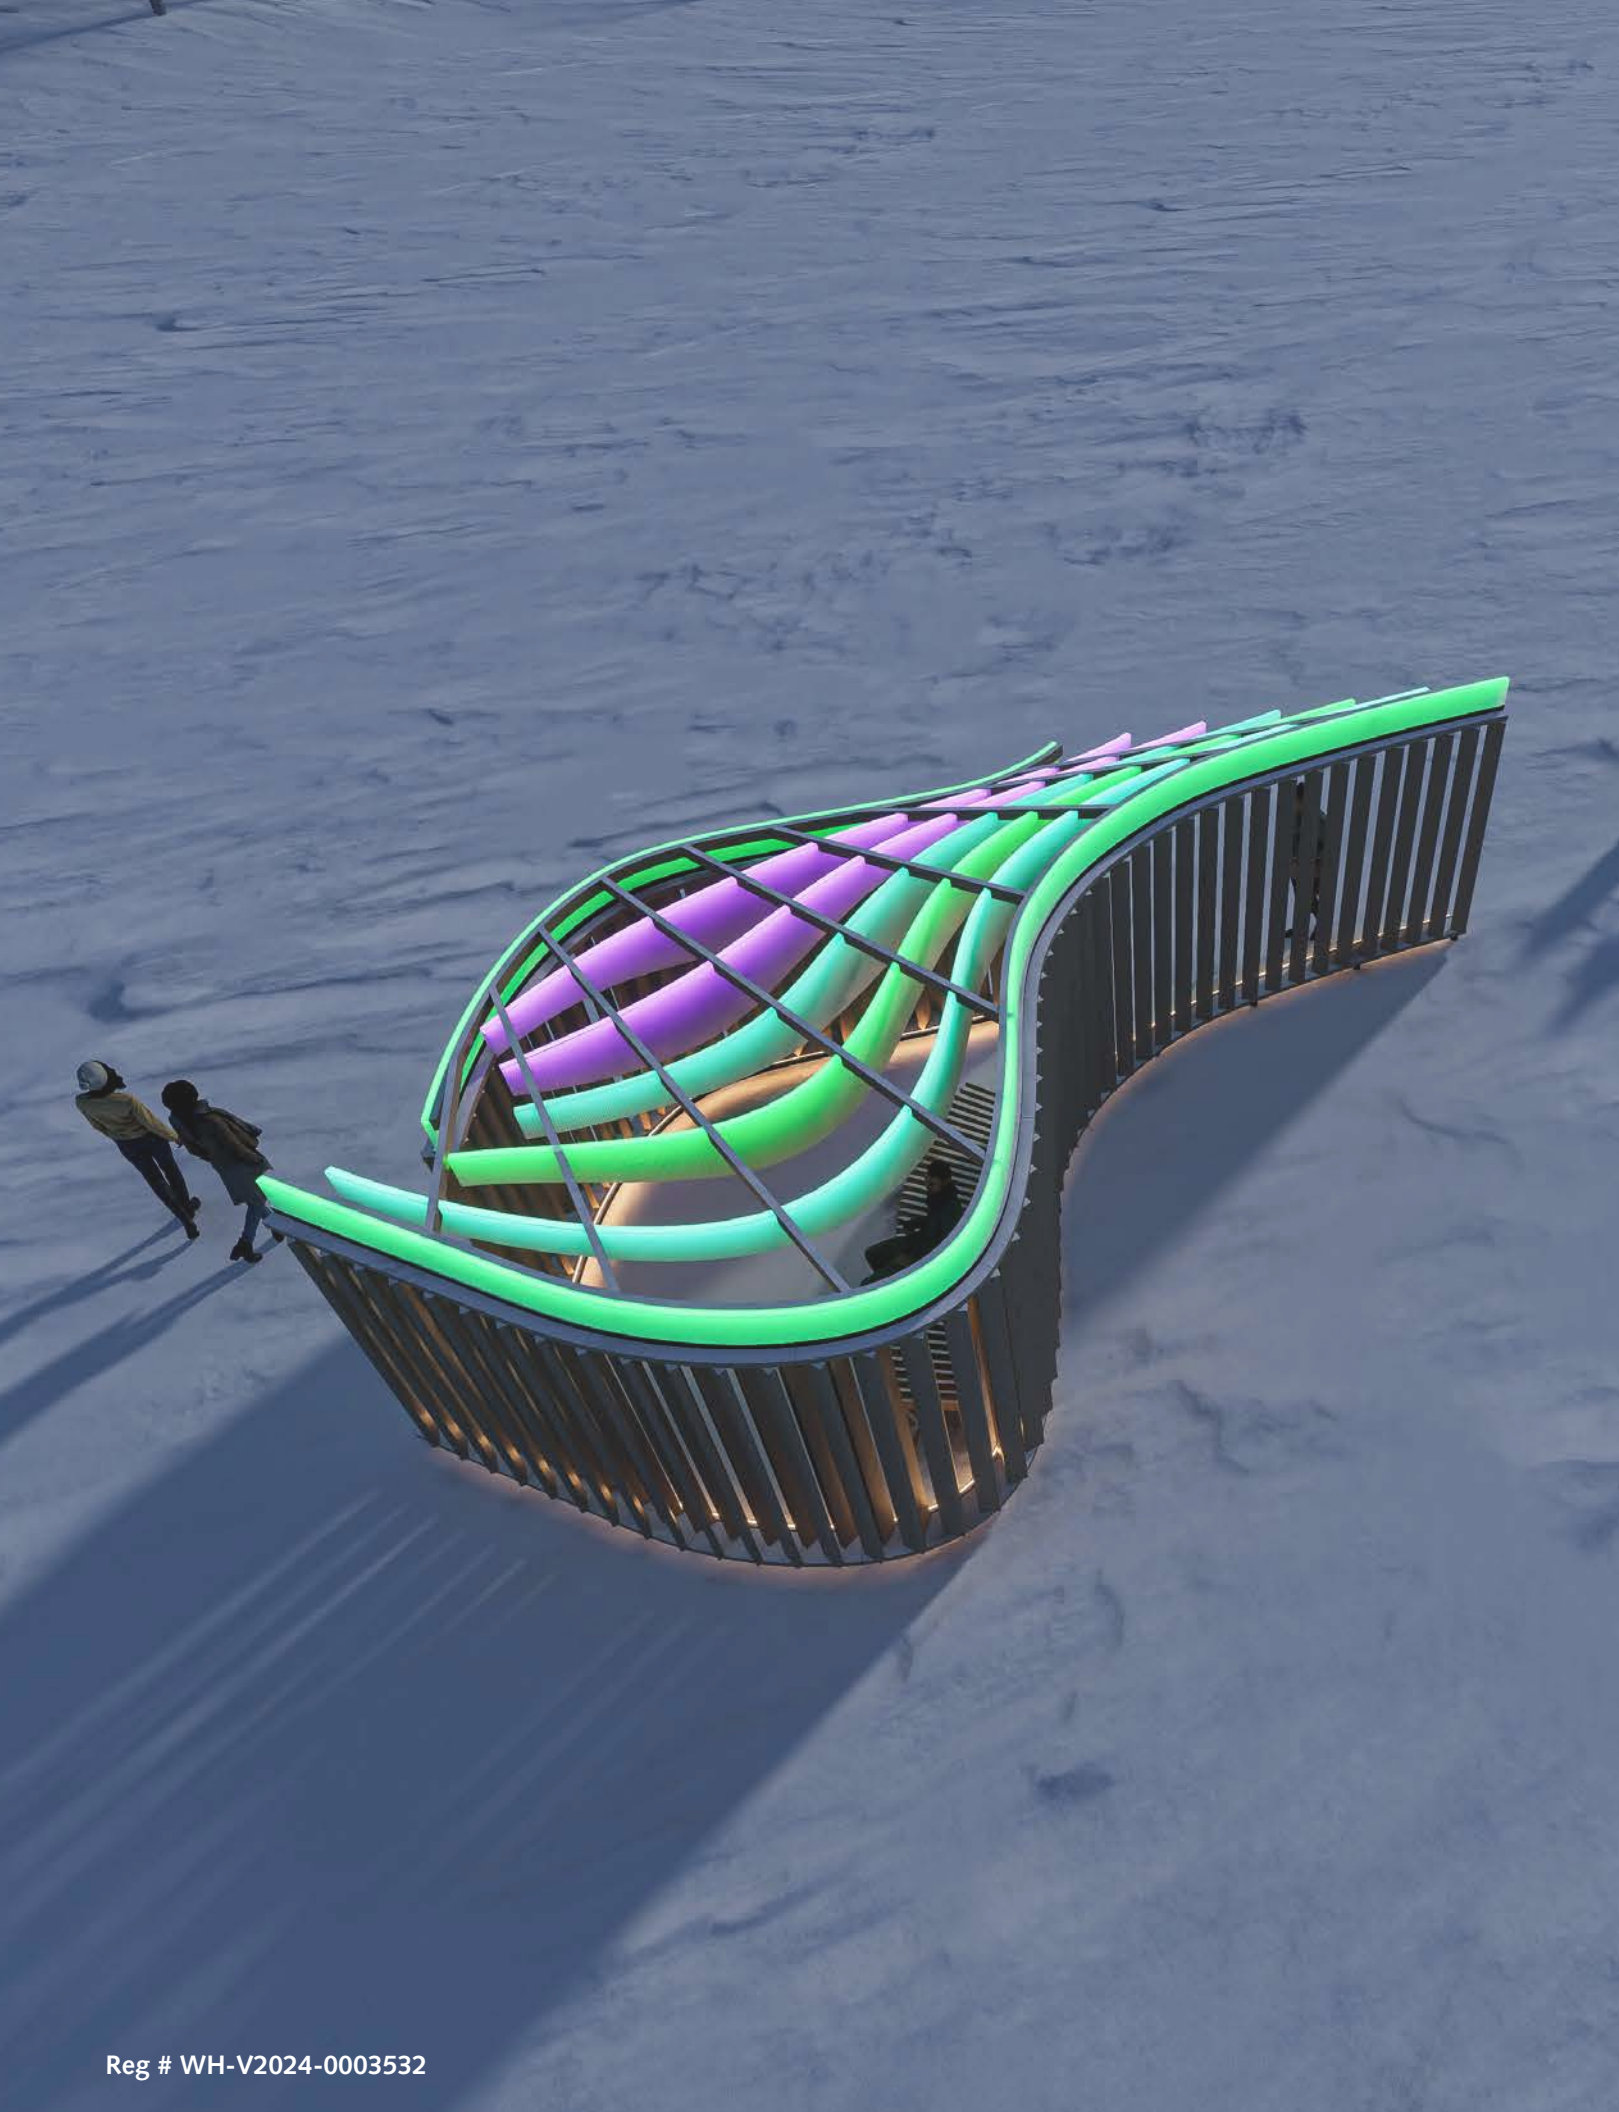

## LuminaPrairie

The LuminaPrairie creates the experiences of aurora borealis... dancing Northern Lights! This semi-transparent structure combines the freedom and width of the prairies with the fascinating Northern Lights, a cherished phenomenon in Manitoba.

Two curved walls, inspired by the undulating contours of the prairies and the rhythmic sway of its grasslands, elegantly form over the ice. Open entrances invite visitors into the dynamic space where walls of vertical wood framing create a semi-private retreat amidst the crowded, frozen river. Diverse viewpoints offer changing perspectives. The roof is the highlight featuring a light installation embodying the Northern Lights. LED lights in colours of the aurora borealis meander through the space as fabric beneath softly underlines the movement of the rays. Visitors can skate or walk through the installation and are kindly invited to sit or move whilst watching the lights dance!

A little outdoor magic on the frozen river trail!

Reg # WH-V2024-0003532

Plan 1:75

Section 1:75

Elevation A 1:75

Elevation B 1:75